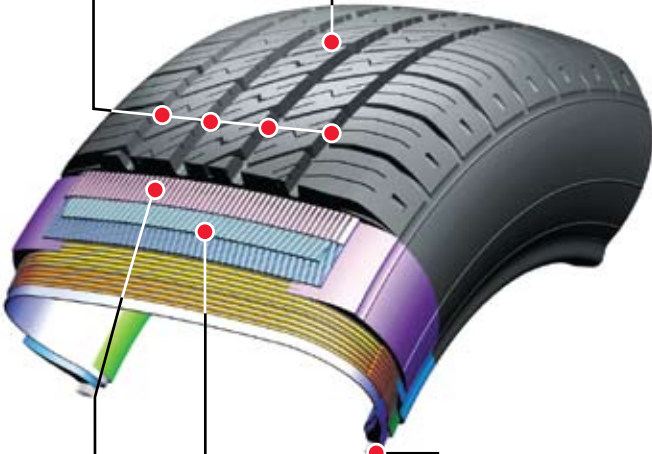

PREMIUM TOURING TIRE

MAXTOUR

Four longitudinal grooves deliver efficient water drainage

Enhanced tread compound provides long mileage performance

Two steel belts provide tread rigidity and protection to the casing

Full nylon cap-ply provides dependable performance at high speed

High tension bead strands provide superior anchor to the rim

Experience the Performance • Discover the Value

MAXTOUR

PREMIUM TOURING TIRE

80000
MILE
Limited Warranty

GITI TIRE (USA), Ltd.
Rancho Cucamonga, CA
www.gititireusa.com

PREMIUM TOURING TIRE

80000  **MILE**
Limited Warranty *

MAXTOUR

Size range

	Tire size	LI	SR	UTQG
60	185/60R14	82	T	620AB
	195/60R14	86	T	620AB
	195/60R15	88	T	620AB
	205/60R15	91	T	620AB
	215/60R16	95	T	620AB
	225/60R16	98	T	620AB
	235/60R16	100	T	620AB
	215/60R17	96	T	620AB
	P225/60R17	98	T	620AB
65	175/65R14	82	T	620AB
	185/65R14	86	T	620AB
	195/65R14	89	T	620AB
	185/65R15	88	T	620AB
	195/65R15	91	T	620AB
	215/65R15	96	T	620AB
	215/65R16	98	T	620AB
	235/65R17	104	T	620AB