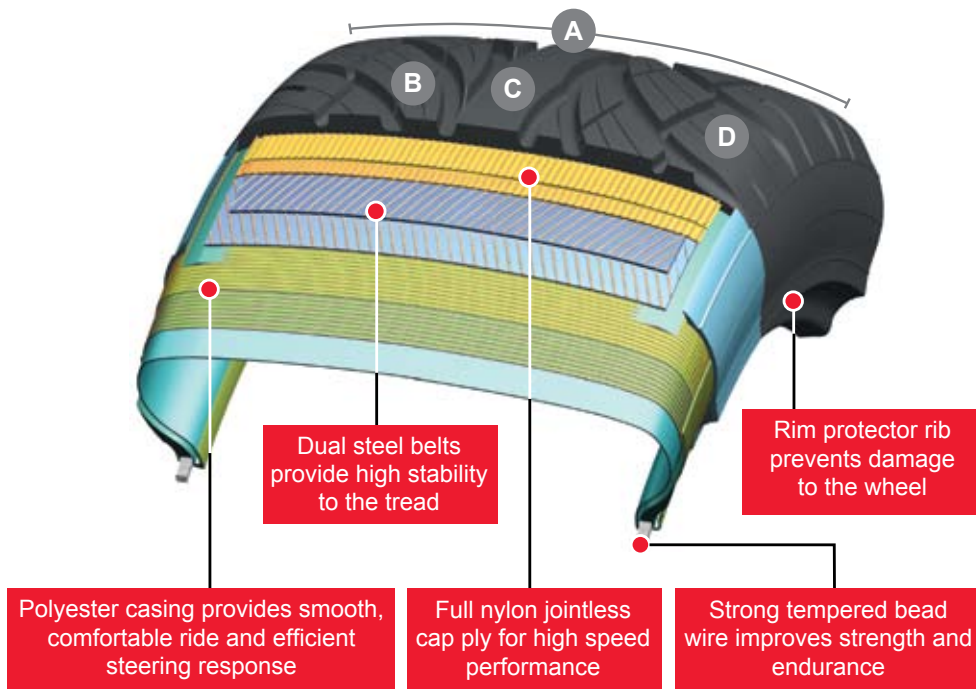

CHAMPIRO 528 Size range

	Tire Size	LI	SR	Approved Rim	Rim Width Range	Max. Load		Max. Pressure		Tread Depth		Overall Diameter		Section Width		Side Wall	UTQG
						lbs	kg	psi	kpa	32nd	mm	inch	mm	inch	mm		
35	265/35R22	102	V	9 1/2J	9J;10J	1874	850	49	340	11	8.3	25.4	644	10.7	271	BSW	300AA
40	305/40R22	114	V	11J	10 1/2J; 11 1/2J	2601	1180	49	340	11	8.7	31.6	803	12.3	313	BSW	300AA
45	275/45R20	110	V	9J	8 1/2J;9 1/2J	2337	1060	49	340	11	8.4	29.8	756	10.7	273	BSW	300AA
	285/45R22	114	V	9 1/2J	9J;10J;11J	2601	1180	49	340	11	8.5	32.1	815	11.2	285	BSW	300AA
	305/45R22	118	V	10J	9 1/2J;11J	2910	1320	49	340	11	8.7	32.8	833	12.0	305	BSW	300AA
50	285/50R20	116	V	9J	8 1/2J; 9 1/2J;10J	2756	1250	49	340	11	8.5	31.3	794	11.7	297	BSW	300AA
	295/50R20	118	V	9 1/2J	9J;10J; 10 1/2J	2910	1320	49	340	11	8.6	31.7	804	12.2	309	BSW	300AA
55	275/55R20	117	V	8 1/2J	8J;9J	2833	1285	49	340	11	8.6	31.9	810	11.2	284	BSW	300AA

LI Load Index   SR Speed Rating   BSW Black Side Wall

A Wide road contact tread provides excellent grip, maneuverability and braking

C Circumferential central rib for high speed stability and control

B Streamline pattern and dual circumferential grooves for ultra-efficient water evacuation and wet traction

D Robust shoulder pattern design that provides tread stability, efficient response and control at high speed cornering