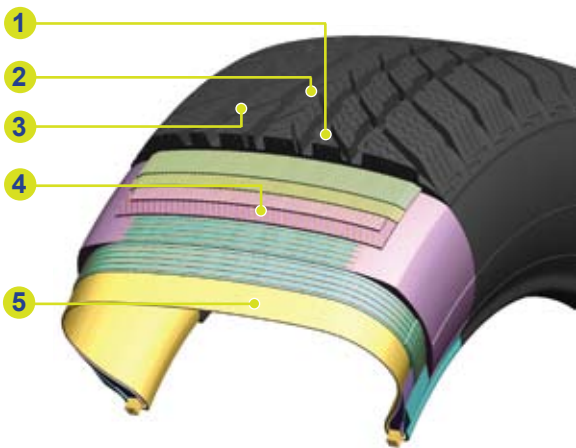

RUNWAY

GET A GRIP THIS WINTER

RWT-1

Comfort

Directional

Icy condition

Winter

⊗ Rim range: 13 - 17

⊙ Aspect Ratio: 50 - 80

⊕ Speed rating: T - H - V

* See warranty brochure for details

Features

Benefits

1

Newest winter compound with enhanced sipes

▶ Excellent and improved grip on snow and ice

2

Circumferential grooves and zig zag center rib

▶ Provides better traction and stability on snow and ice

3

Variable pitch tread elements

▶ For a quiet and smooth ride

4

Dual steel belts for maximum road surface contact