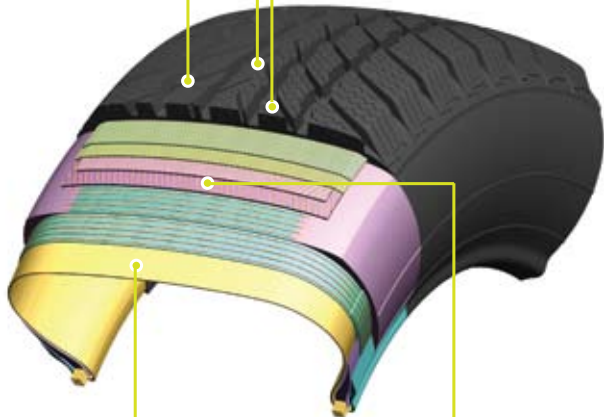

RWT-1

Circumferential grooves and zig zag center ribs. Provide better traction and stability on snow and ice

Variable pitch tread elements. For a quiet and smooth ride

Newest Winter compound with enhanced sipes. Excellent and improved grip on snow and ice

Equal Force Carcass construction. Provides comfort and excellent steering response

Dual steel belts for maximum tire contact to road surface. Increase handling stability

GET A GRIP THIS WINTER

RWT-1

USA 1-866-488-4737 (runway-us.com)
CANADA 1-888-890-0051 (runway-ca.com)

* See warranty brochure for details

RW1

Comfort

Directional

Icy road

Winter

See warranty brochure for details

Features	Benefits
Newest Winter compound with enhanced sipes	▶ Excellent and improved grip on snow and ice
Circumferential grooves and zig zag center rib	▶ Provides better traction and stability on snow and ice
Variable pitch tread elements	▶ For a quiet and smooth ride
Dual steel belts for maximum tire contact to road surface	▶ Increases handling stability
Equal Force Carcass construction	▶ Provides comfort and excellent steering response

⊗ Rim range: **13-16**

⊙ Aspect Ratio: **60-80**

⊕ Speed rating: **T-H**

AR	Tire Size	LI	SR	Side Wall
50	195/50R15	82	H	BSW
	225/50R17	98	V	BSW
55	185/55R15	82	T	BSW
	195/55R15	89	T	BSW
	205/55R16	94	T	BSW
	205/55R16	94	H	BSW
	215/55R16	97	T	BSW
60	185/60R14	82	T	BSW
	195/60R14	86	T	BSW
	185/60R15	88	T	BSW
	195/60R15	88	T	BSW
	205/60R15	91	H	BSW
	205/60R15	91	H	BSW
	205/60R16	92	H	BSW