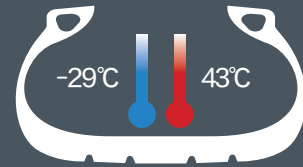

✓ Extreme-Temperature Resistances

Stay stable and active, even under extreme conditions