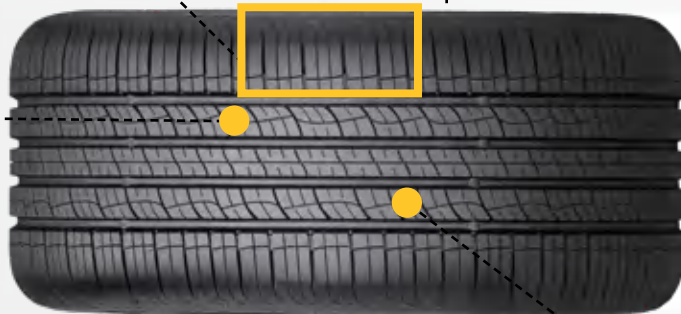

- ◎ Silent construction design and AI-optimized casing reduce vibration noise for quieter performance

ENERGY-EFFICIENT & ECO-FRIENDLY

- ◎ Nano-silica reinforcement minimizes friction
- ◎ Temperature-control tread technology reduces heat buildup, saving fuel and energy

WET DRIVING SAFETY

- ◎ Quick-evacuation tread design shortens wet braking distance for safer stops