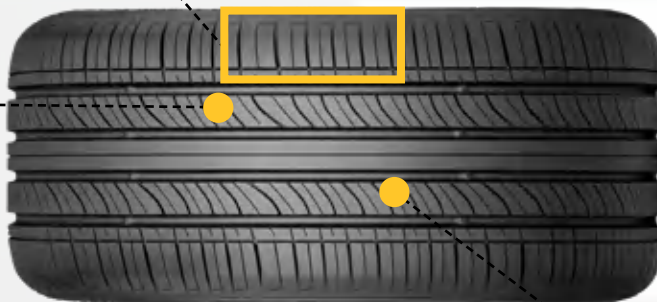

- Silent construction design and AI-optimized casing reduce vibration noise for quieter performance

ENERGY-EFFICIENT & ECO-FRIENDLY

- Nano-silica reinforcement minimizes friction
- Temperature-control tread technology reduces heat buildup, saving fuel and energy

WET DRIVING SAFETY

- Quick-evacuation tread design shortens wet braking distance for safer stops