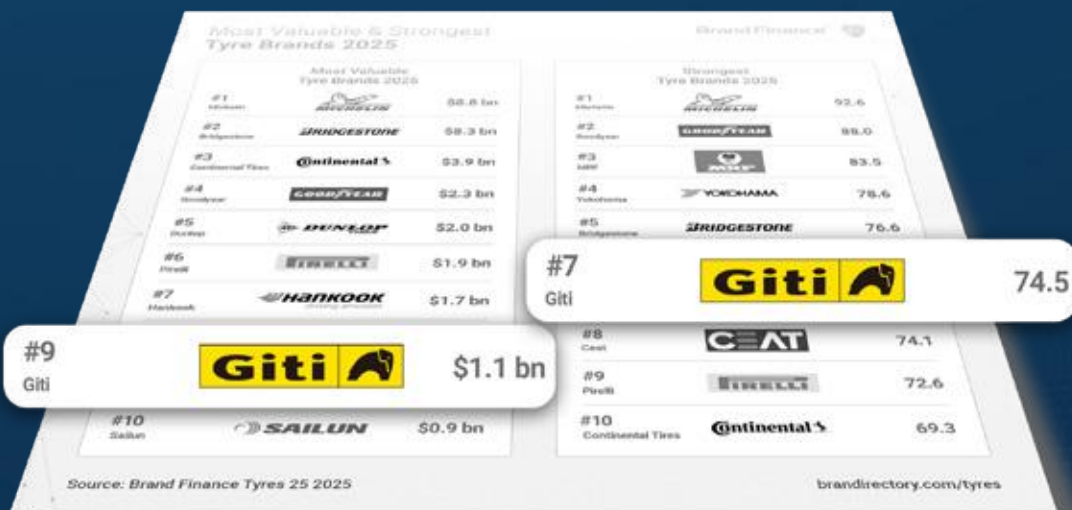

PATTERN DIGEST

PASSENGER CAR, SUV/4X4
AND LIGHT TRUCK TIRES

2026

A Singapore-Based Global Tire Company

With more than 70 years in the tire business, Giti Tire has become one of the world's largest tire manufacturers, serving customers all around the world.

More than **100,000**
Points of Sale
in more than
130 Countries

More than **28,000**
Employees Worldwide

10 Offices
Worldwide

5 World-Class
Manufacturing
Plants

USA,
Indonesia
and China

5 R&D and Testing
Centers

4 R&D in Germany,
USA, China, Indonesia,
and 1 testing center in
Indonesia

Ranked on **Top 10**
Most Valuable Tire Brands

CONTENTS

04

Brand Presence Around the World

20

GitiSynergy Series

06