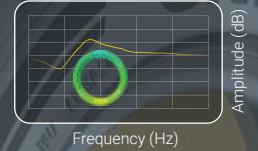

✓ Resonance Control

Shifts from rigid to impedance boundary conditions, reducing cabin noise