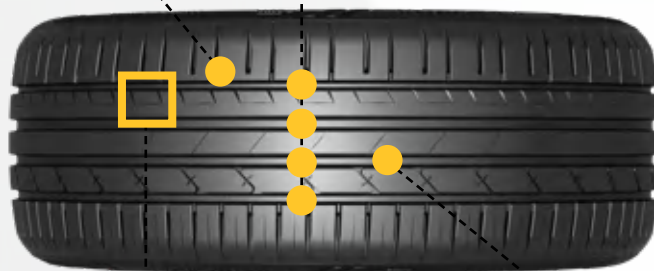

WET DRIVING STRENGTH

- 4 Wide grooves for exceptional water drainage (3 grooves for section <195)

- 3D-grooved center blocks deliver confident wet-road grip for ultimate safety

- Innovative tread compound allows for extremely short braking distances in the wet. EU Wet Grip Rating of A available in most sizes

DRIVING COMFORT

- Precision-tuned tread block geometry reduces noise while improving ride smoothness

- 4% improved aquaplaning resistance from previous generation