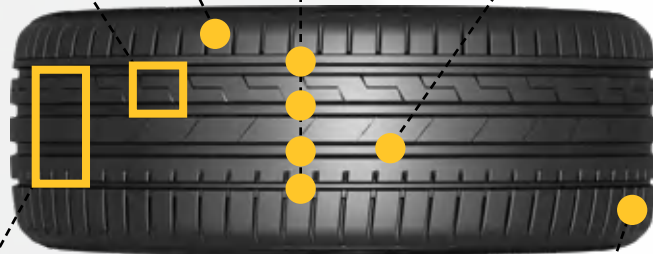

IMPROVED AQUAPLANING RESISTANCE

- 14% improved aquaplaning resistance from previous generation

SMOOTH DRIVING

- Strong center section for high speed stability and dry braking

QUIET DRIVING

- Optimized pattern block geometry & sequence for low noise and smooth ride